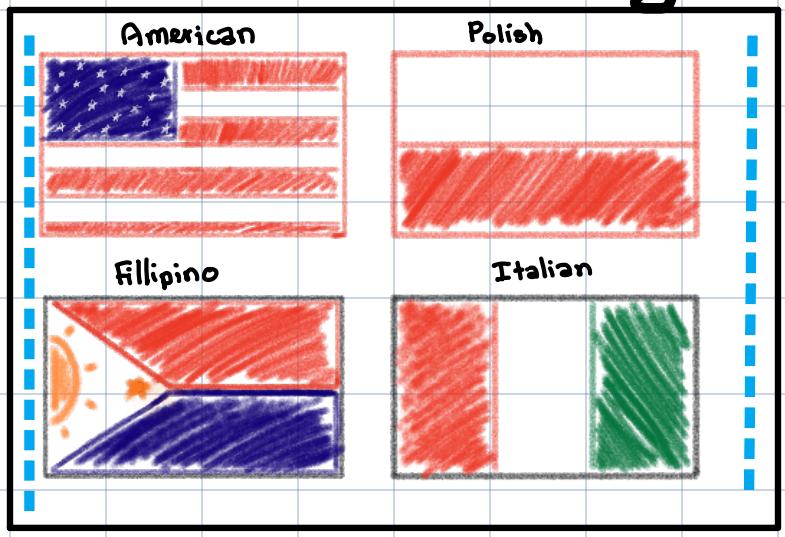

Meet

The ARTIST...

KATT

She / Her

Natonality

- FUN! 😊
- SILLY 🤪
- ANIME ♡ LOVER
- DRAWS 🖍️

Age: NO :)

Sign: Leo

♡ Lover: NO dr

Handwritten scribbles at the top left.